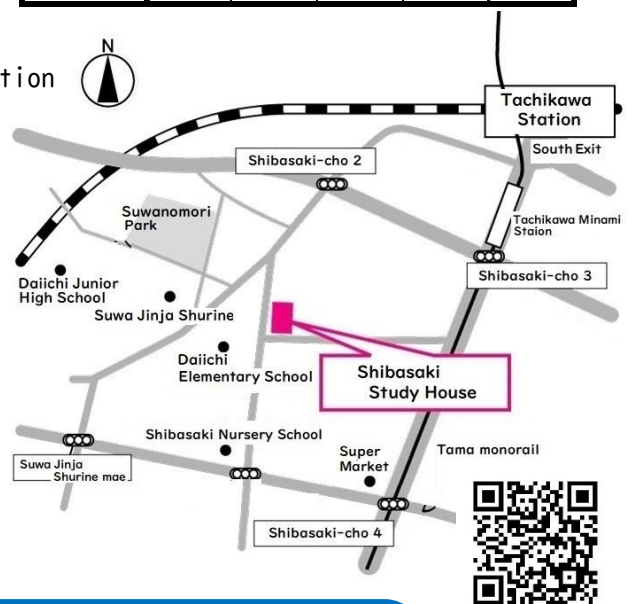

★Teacher : Tachikawa International Friendship Association

★Place: Tachikawa Shibasaki Study House

(2-15-8 Shibasaki-cho Tachikawa-shi)

★Fee: Free of Charge(Except textbook)

★Reservations are not required.

Please come to the class you like to join directly
30 minutes before beginning.

(9:30AM on Thursdays, 6:30PM on Saturdays)

★Nursery is available

Inquiries: International Section of Tachikawa City
 Tel 042-523-2111 ext.2632
 Mail shiminkyoudou@city.tachikawa.lg.jp