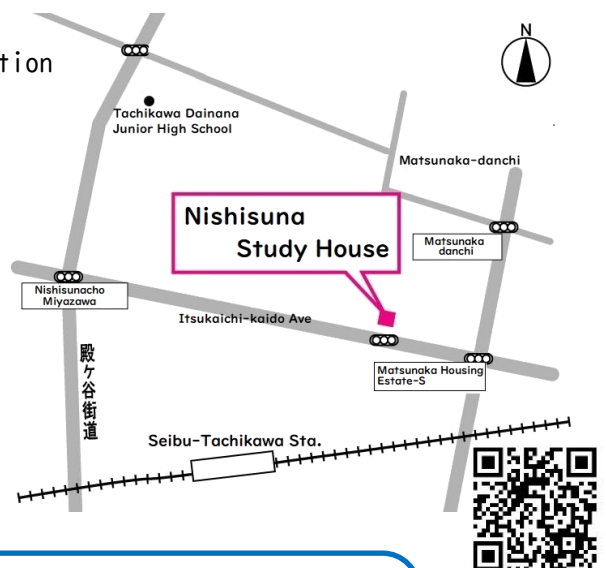

JAPANESE CLASSES FOR FOREIGN RESIDENTS

Nishisuna
Study House

2023~2024 Schedule

Saturday Evening Classes 19:00 ~ 20:30						
Term	Month	Day				
I	Apr.	~~1~~	8	15	22	~~29~~
	May.	~~6~~	13	20	~~27~~	
	Jun.	3	10	17	24	
	Jul.	1	8	15	22	~~29~~
	Aug.	~~5~~	~~12~~	~~19~~	~~26~~	
II	Sep.	2	9	16	~~23~~	30
	Oct.	7	14	21	28	
	Nov.	4	11	18	25	
	Dec.	2	9	16	~~23~~	~~30~~
III	Jan.	6	13	20	27	
	Feb.	3	10	17	24	
	Mar.	2	9	16	23	~~30~~

★Teacher : Tachikawa International Friendship Association

★Place: Tachikawa Nishisuna Study House

(6-12-10, Nishisuna-cho Tachikawa-shi)

★Fee: Free of Charge(Except textbook)

★Reservations are not required.

Please come to the class you like to join directly
30 minutes before beginning. (6:30PM on Saturdays)

★Mail : recept@tifa-n.net HP <http://tifa-n.net/>

Inquiries: International Section of Tachikawa City
Tel 042-523-2111 ext.2632
Mail shiminkyoudou@city.tachikawa.lg.jp